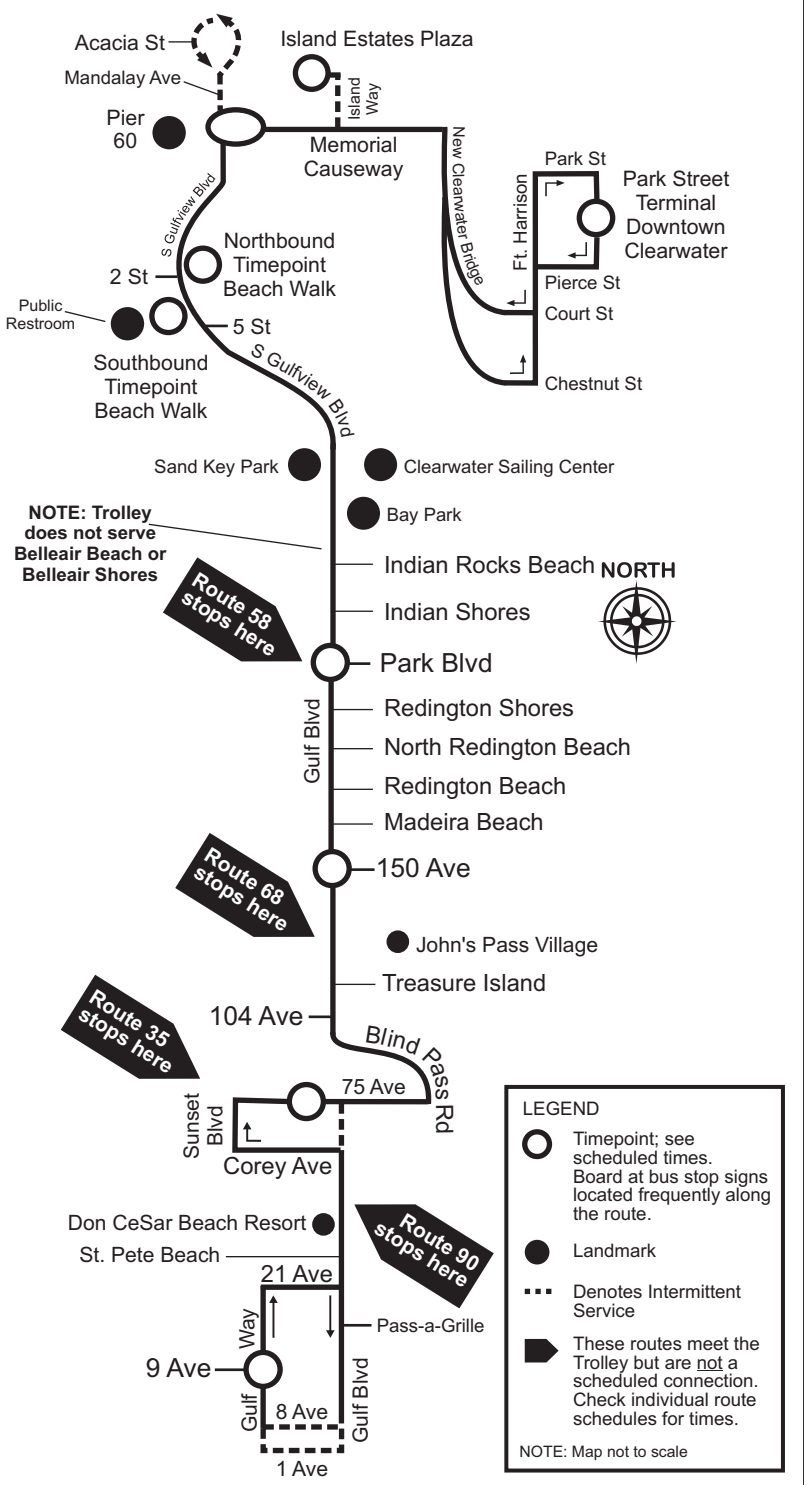

Suncoast Beach TrolleySM

PASS-A-GRILLE TO DOWNTOWN CLEARWATER

Serving: Pass-a-Grille, St. Pete Beach, Treasure Island, John's Pass Village, Redington Beach, North Redington Beach, Redington Shores, Indian Shores, Indian Rocks Beach, Clearwater Beach, Park Street Terminal, Downtown Clearwater

The Clearwater Jolley Trolley (727) 445-1200 provides circulator service to Clearwater Beach, Island Estates, and Mandalay Ave every day from 10:00 AM to 8:30 PM. Ask your Bus Operator for a transfer or show the Jolley Trolley driver your GO Card and you can ride for free.

- These trips run Friday and Saturday ONLY ♿ - Wheelchair Service Provided On All Trips Effective 10-4-09
 X - Serves Mandalay Ave & Acacia St these trips
 NOTE: Trolley does not serve Belleair Beach or Belleair Shores.
 TIMES SHOWN ARE SCHEDULED BUT MAY VARY DUE TO TRAFFIC CONDITIONS, WEATHER OR UNFORESEEN EVENTS.

Suncoast Beach TrolleySM

DOWNTOWN CLEARWATER TO PASS-A-GRILLE

Serving: Park Street Terminal, Downtown Clearwater, Clearwater Beach, Indian Rocks Beach, Indian Shores, Redington Shores, North Redington Beach, Redington Beach, John's Pass Village, Treasure Island, St. Pete Beach, Pass-a-Grille